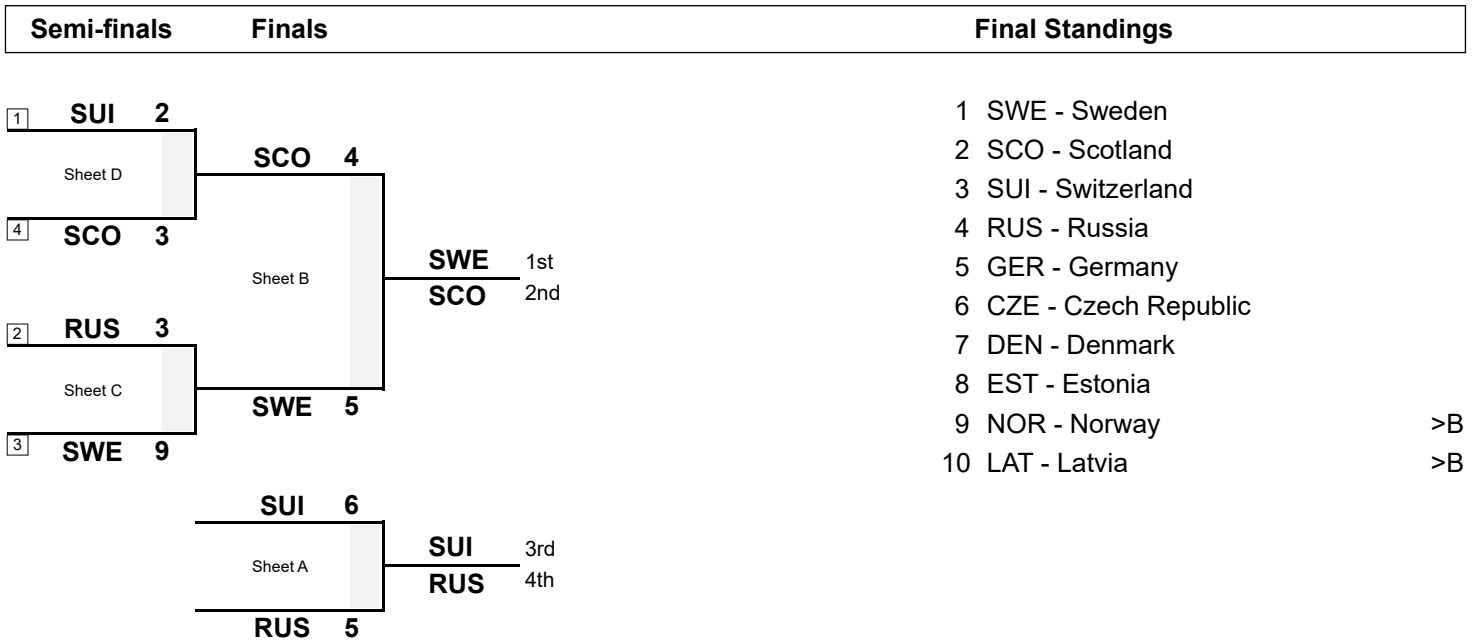

SAT 23 NOV 2019
Start Time 15:00

Session Results and Standings

| Sheet | Game | Team | LSFE | 1 | 2 | 3 | 4 | 5 | 6 | 7 | 8 | 9 | 10 | Extra Ends | Total |
|-------|------|----------------|------|---|---|---|---|---|---|---|---|---|----|------------|-------|
| B | 11 | SCO - Scotland | | 0 | 0 | 0 | 2 | 0 | 0 | 0 | 1 | 1 | 0 | | 4 |
| | 11 | SWE - Sweden | * | 0 | 1 | 1 | 0 | 0 | 1 | 0 | 0 | 0 | 2 | | 5 |

Play-offs Bracket

Legend:
 >B To B-Division
 LSFE(*) Last Stone First End

Rank 1-7 qualified for the World Women's Curling Championship 2020 in Prince George, Canada
 Rank 8-9 qualified for the World Qualification Event 2020 in Lohja, Finland